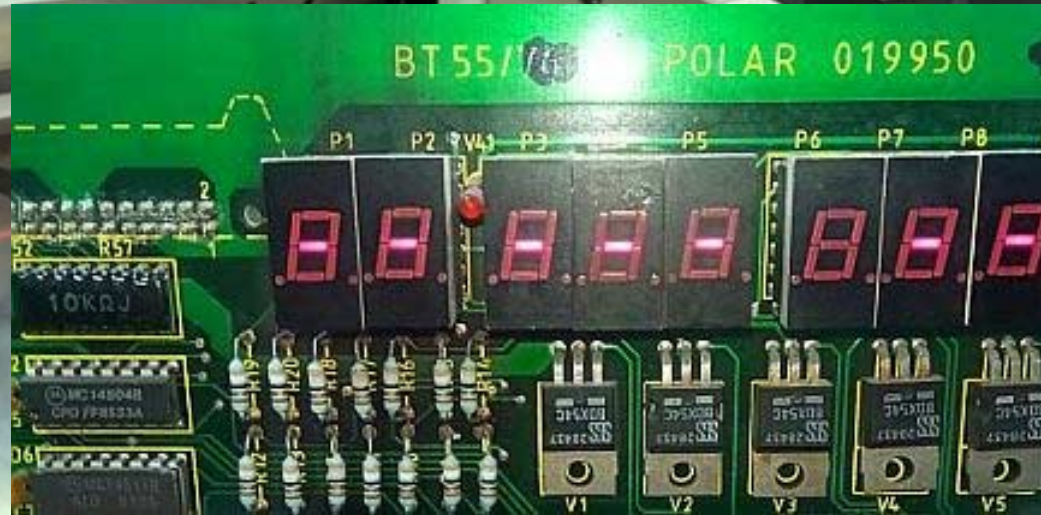

Alonex - LED Seven-Segment Displays & KC Cards Repair for Polar Mohr 55/58/66/76/92/115/137/155 EM/EMC Paper Cutters

CP1, KC, PI, SK, CLK, PS, PDR, DNF, SHM, SFM,.. Cards Repair as Well

- Polar Mohr 55 EM
- Polar Mohr 58 E/EM
- Polar Mohr 66 EM
- Polar Mohr 76 EM
- Polar Mohr 92 EM/EMC/SDP
- Polar Mohr 115 EM/EMC
- Polar Mohr 137 EM/EMC
- Polar Mohr 155 EM/EMC
- LED Displays, KB and PCB Cards for Upgraded non-Standard Machines
- MicroCut Controls repair for Polar ..80/90/92/115/.. CE/CS/EL/HY/SD-P/Eltromat

Alonex - Where The Art Of Electronics is Alive!

Alonex Electronic Engineering Ltd. Tel.: +972-3-5037095, Fax: +972-3-5031048
E-mail: i.alonex@gmail.com, <http://www.alonex.com>